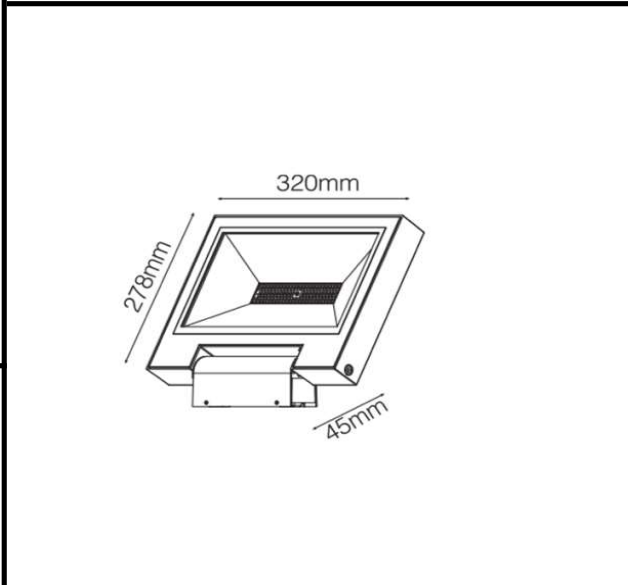

Sovitron Interior Pvt.Ltd.

Model Name	SILAS-K2201L Wall Light/ DL-OUC-K2201L-30W
Description	Wall light (Indirect)

Technical description	Image
-----------------------	-------

Dimension	L=320mm W=278mm H=45mm
Frame	Aluminium Die-cast
Color Tempertaure	5700K
Power	30W
Total Luminous Flux	2550 lm
Efficacy	85 lm/W
IP rating	65
Beam angle	120°
Color Rendering	≥80
Mounting	Surface
Optics	Clear tempered glass
Dimming	NON-Dimmable
Operating Voltage	220-240 VAC
Standard Lifetime	L70 minimum at 50,000 burning hours

Dimension diagram

Remarks:-

Address: Plot #7 Saroorpur-Nangla Industrial Area,Ballabgarh-Sohna Road,Faridabad-121005
Email: info@sovitron.com